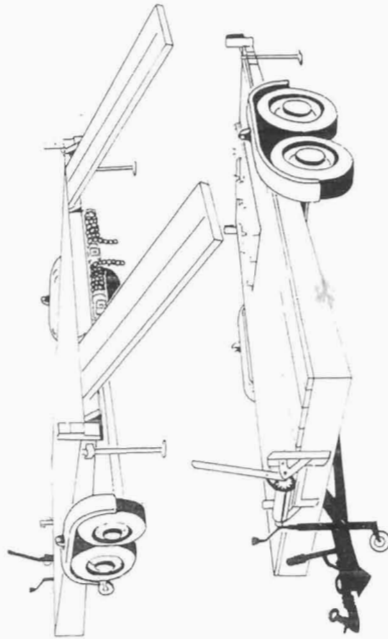

*Prestige
Hand Built Trailers*

The Heavy Car Conveyor

The Heavy Car Conveyor

Prestige
Hand Built Trailers

The name Rice on your trailer is in itself an indication of taste. It is recognised throughout the world as being the leading brand name, symbolising road comfort, and reliability.

Indeed, Rice Trailers are top of their class. In addition to their famous range of horse boxes, Rice now offer a HEAVY CAR CONVEYOR, as illustrated. This comes in a choice of colours to match your vehicle, with the following items as standard equipment. Front loading winch, complete with cable and hook; rear retaining winches; rear loading stands; loading ramps; E.E.C. approved four wheel braking; independent rubber suspension; lighting, including stop/tail flasher units, fog and number plate light, side lights on mudguards, all connected to a seven-pin socket.

50 Years of experience have proved that Rice Trailers are easier and smoother to tow - individually tailored suspensions mean less stress for the driver.

Dimensions:-	in	mm
Overall length	258	6553
Platform length	192	4877
Overall width	90 1/2	2298
Platform width	72	1829
Weights:-	lb	kg
Unladen	2014	914
Capacity Laden	3187	1446
	5201	2360
Tyres	175R13C - 6PR Radial	
Pressures	54 p.s.i.	

Featured Items As Standard

- ★ Fully boarded load carrying area
- ★ Loading stands
- ★ Front loading winch complete with cable and hook
- ★ Rear retaining winches
- ★ Loading ramps
- ★ EEC approved four wheel braking system
- ★ Independent suspension
- ★ Stop/tail lights
- ★ Indicator and fog lights
- ★ Number plate and wing lights
- ★ Jockey wheel
- ★ Wide range of colours
- ★ Angled floor for easy loading
- ★ Rigid steel chassis
- ★ Undersealed chassis
- ★ Steel mudguards with back valances
- ★ 50 mm ball coupling - standard
- ★ Automatic reversing brakes